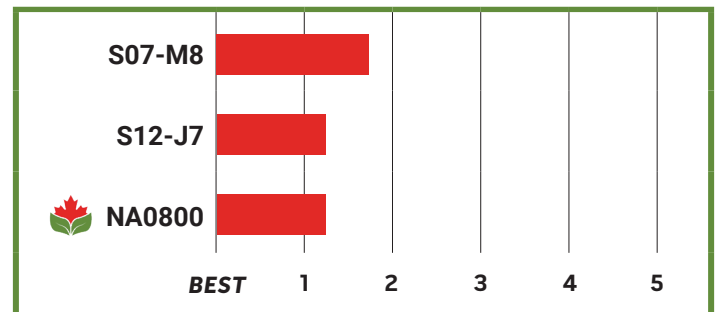

LODGING

DTM: Days to maturity after planting

Lodging: 1 is excellent, 5 is poor

Protein: Reported on a dry matter basis

RM: Estimate provided by the company (checks)

JACKSON
SEED SERVICE LTD.

Phone: 519-683-4413
Toll Free: 1-800-472-9906
jacksonseedservice.com