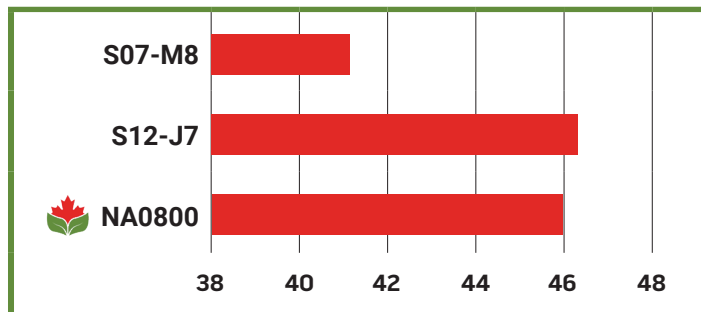

NA0800

New Age SEEDS

Key Features

- New conventional 2750chu variety
- Maturity of RM 0.8 with strong overall agronomic performance
- High yield potential across all environments tested
- Medium plant height with excellent lodging resistance
- Seed with high protein for certain food grade markets
- Susceptible to Soybean Cyst Nematode

PLANT CHARACTERISTICS

FLOWER	Purple
PUBESCENCE	Tawny
POD WALL	Tan
HILUM	Yellow
PROTEIN	43-44% (DM Basis)
SEED SIZE	20.2 gm/100sd
PRR	N/A

AGRONOMIC TRAITS

STATUS	Entry	Yield	RM	DTM	Lodging
EXPERIMENTAL	NA0800	46.4	0.8	112	1.3
CHECK	S12-J7	46.7	1.2	114	1.3
CHECK	S07-M8	41.4	0.7	112	1.7
REPS WITH DATA	-	8	-	8	6

YIELD DATA